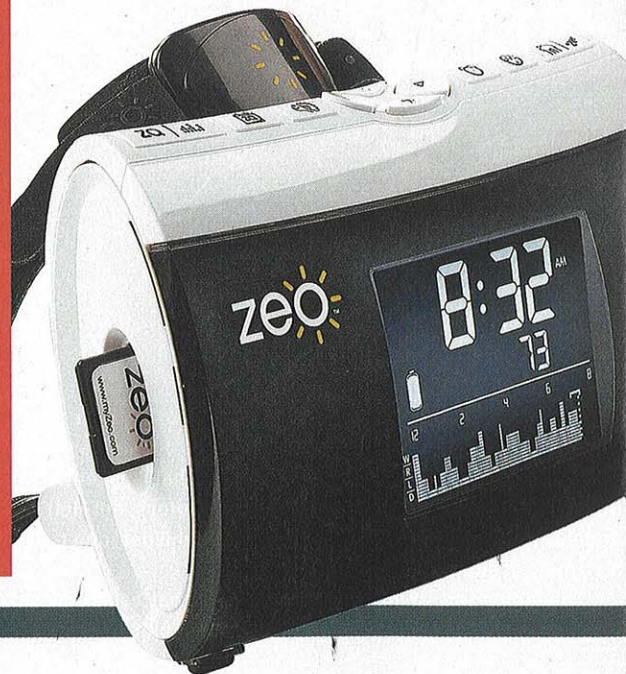

WHAT'S NEW

AUTO TUNER

No need to futz with the radio dial to find the clearest frequency for beaming iPhone tunes to your car stereo. The TuneCast uses the phone's GPS to determine your location and then searches a database for empty stations nearby. **Belkin TuneCast Auto Live $80; belkin.com**

SAFETY LIGHT

Clean up a broken ArmorLite bulb without risking a cut—or mercury poisoning. A translucent silicone cover traps glass shards as well as the mercury gas that can be released when the compact fluorescent inside breaks. **Clear-Lite ArmorLite $8; clear-lite.net**

THE GOODS

12 MUST-HAVE PRODUCTS

BY AMANDA SCHUPAK

TOUGH CALL

The world's most rugged cameraphone is molded from a rubbery polyurethane, which can absorb the shock of a six-foot drop, and a rigid polycarbonate plastic so strong you could drive your car over it. **Sonim XP3 Quest $500; sonimtech.com**

NEWS FLASH

Clip this LED flashlight anywhere, stand it upright like a lamp, or just wield it as an ordinary handheld. The handle hides a clamp; lock it open and rotate its feet outward to turn it into a stable base. **Blackfire Clamplight $30; blackfire-usa.com**

TOP FLIGHT

Serious flight simulations get even more realistic. Two motors inside this joystick allow minute force-feedback movements, and the stick rides on steel bearings instead of molded plastic for more-precise steering. It even comes with a throttle and rudder pedals. **Logitech Flight System G940 $300; logitech.com**

A SMART NIGHTCAP

Wear Zeo's headband while you sleep, and its conductive fabric senses your brain waves. It beams info to a bedside display, which charts your REM, deep and light sleep, so in the morning you can figure out why you're still groggy. **Zeo Personal Sleep Coach $400; myzeo.com**