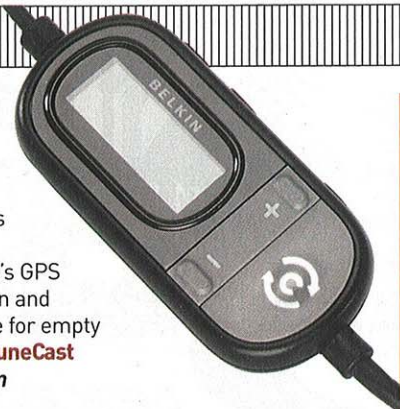

WHAT'S NEW

AUTO TUNER

No need to futz with the radio dial to find the clearest frequency for beaming iPhone tunes to your car stereo. The TuneCast uses the phone's GPS to determine your location and then searches a database for empty stations nearby. **Belkin TuneCast Auto Live $80; belkin.com**